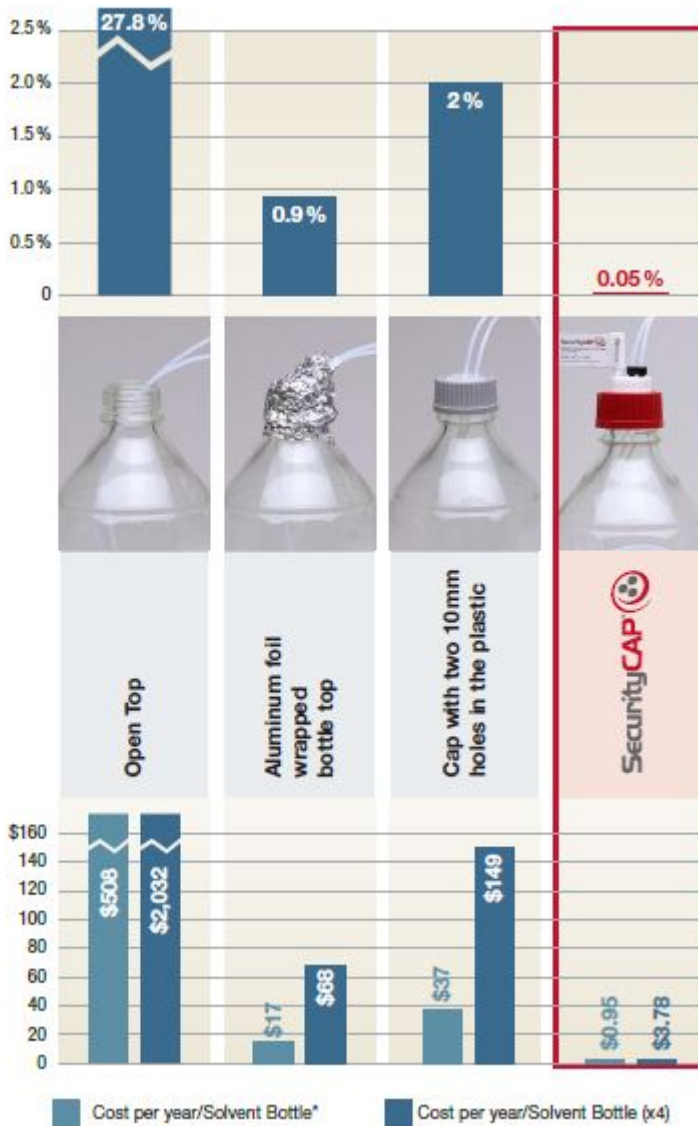

Methanol Loss Over 10 Days by Weight

*Cost calculations using \$50 for 1 L of methanol

Caption:

Description:

Dimensions: 510 x 605

aperture: 0

credit: Michelle Guelff

camera: